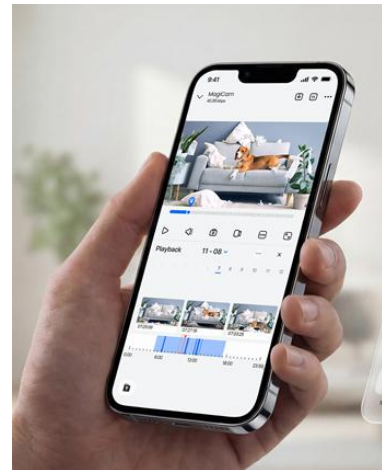

Two-way audio
Real-time communication

IP67 weatherproof
built for outdoor use

Live view & playback
via Reolink App

Dual-band Wi-Fi (2.4/5GHz)
stable connection

Typical Use Scenarios

Flexible Home Security

Quickly place cameras where traditional installation is difficult or unnecessary.