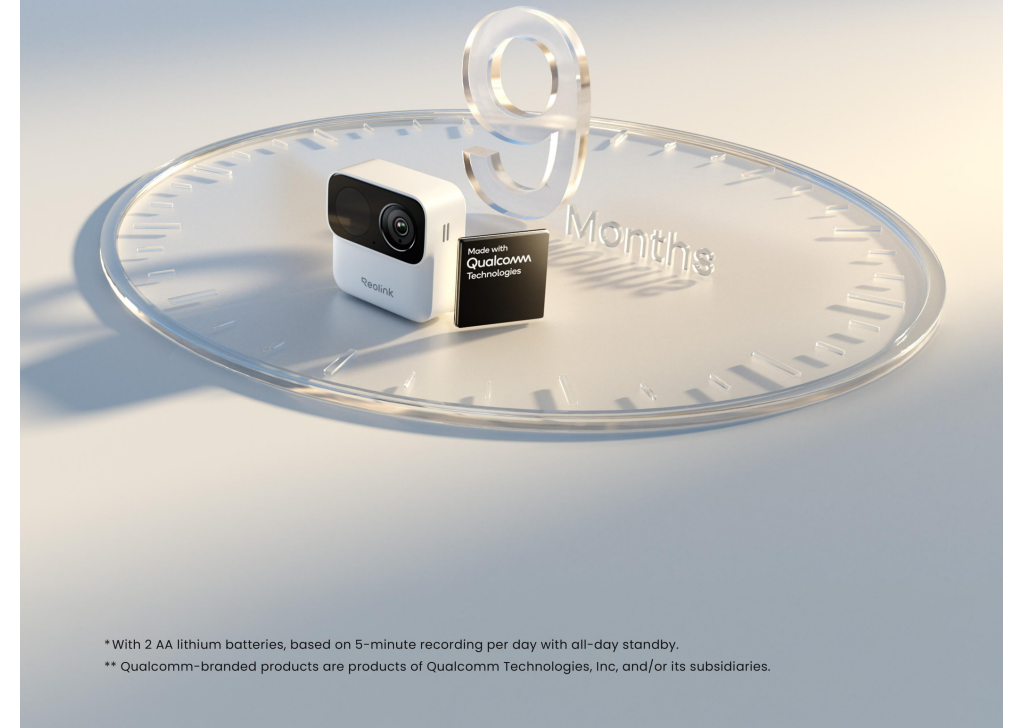

Built for **versatile, on-the-go security needs**, making it easy to place and reposition as needed.

Key Features to Highlight

Mount it Like Magic: Magnetic Installation

No wires. No Drilling. No complicated setup.

Attach it anywhere:

- Refrigerators
- Metal fences
- RVs
- Walls (with included metal plate)

Set up in seconds, move anytime.

Key Features to Highlight

Up to 9 Months Battery Life

Powered by Qualcomm® Micro-Power Wi-Fi solution.

- **Up to 9 months battery life***
- **Replaceable** AA lithium batteries
- No charging downtime

Designed for long-lasting, low-maintenance use

**With 2 AA lithium batteries, based on 5-minute recording per day with all-day standby.*

96% Longer Battery Life

Up to 9 months

With Qualcomm® Micro-Power Wi-Fi solution

Up to 5 months

Traditional solution

Key Features to Highlight

No Monthly Fees with Local Storage

- Supports up to 256GB microSD
- Compatible with Reolink Home Hub, Home Hub Pro, and Home Hub Mini
- No subscription required