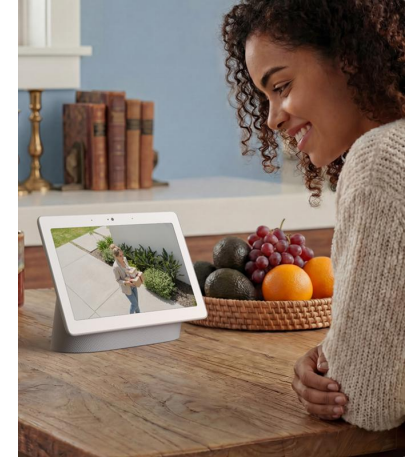

Works with Alexa & Google Assistant