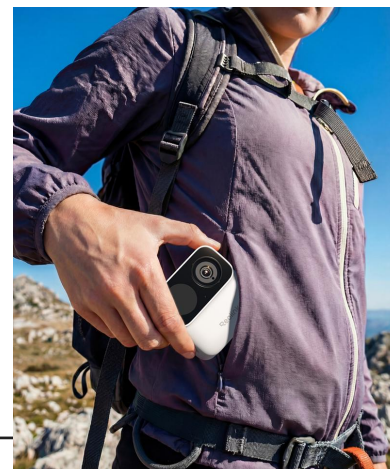

Product Introduction

Argus MagiCam is designed to make security simple, flexible, and truly effortless.

In a category often defined by fixed installation, complicated setup, or ongoing subscription fees, MagiCam removes these barriers and brings security into everyday life.

Compact security that goes wherever you need it.

With its magnetic design, each placement is not just installation, but the instant creation of a new monitoring point.

Security is no longer fixed, **it moves with you and expands as you need.**

It becomes:

- Portable security that goes where you go
- Flexible protection that adapts to different spaces
- Expandable coverage, one snap at a time