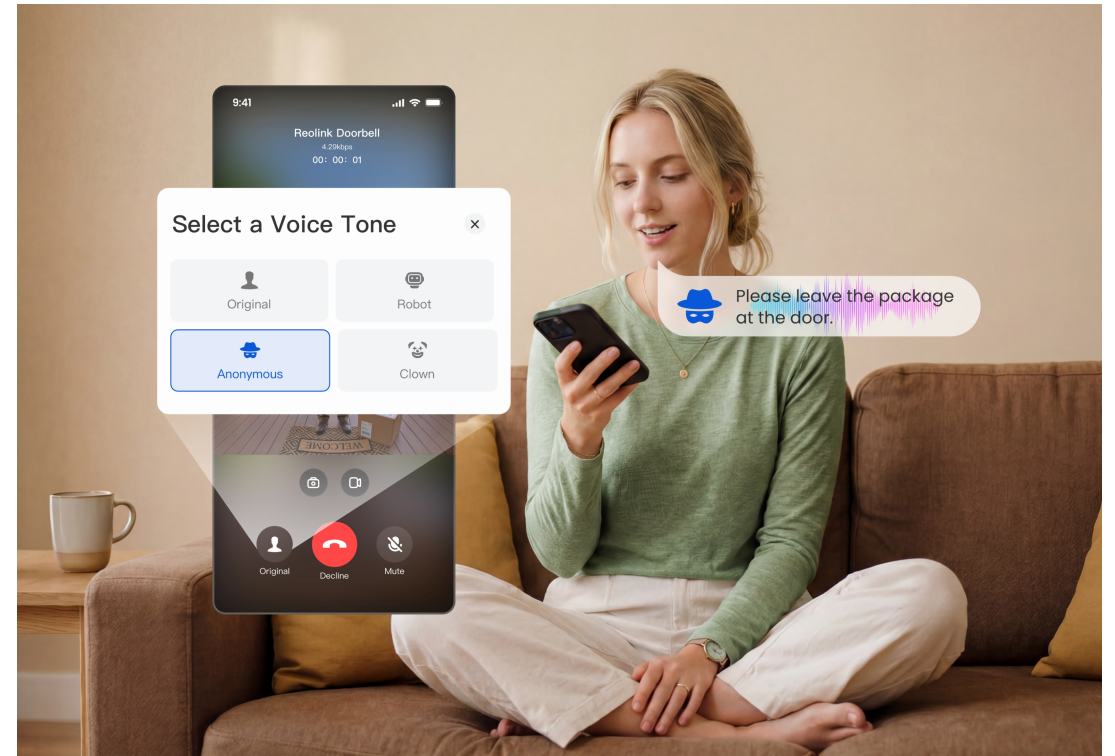

- Pre-roll captures moments before motion events and continuous recording (wired mode)
- Preset voice replies let you respond instantly even when you're busy or away.

Key Features to Highlight

Protection that Goes Further for Your Security and Privacy

- Tamper alert to notify when the device is moved or removed

- Voice mask to protect user privacy during conversations

Additional Features

Time-Lapse recording

**Works with mechanical chime,
Reolink chime, and smart assistants**