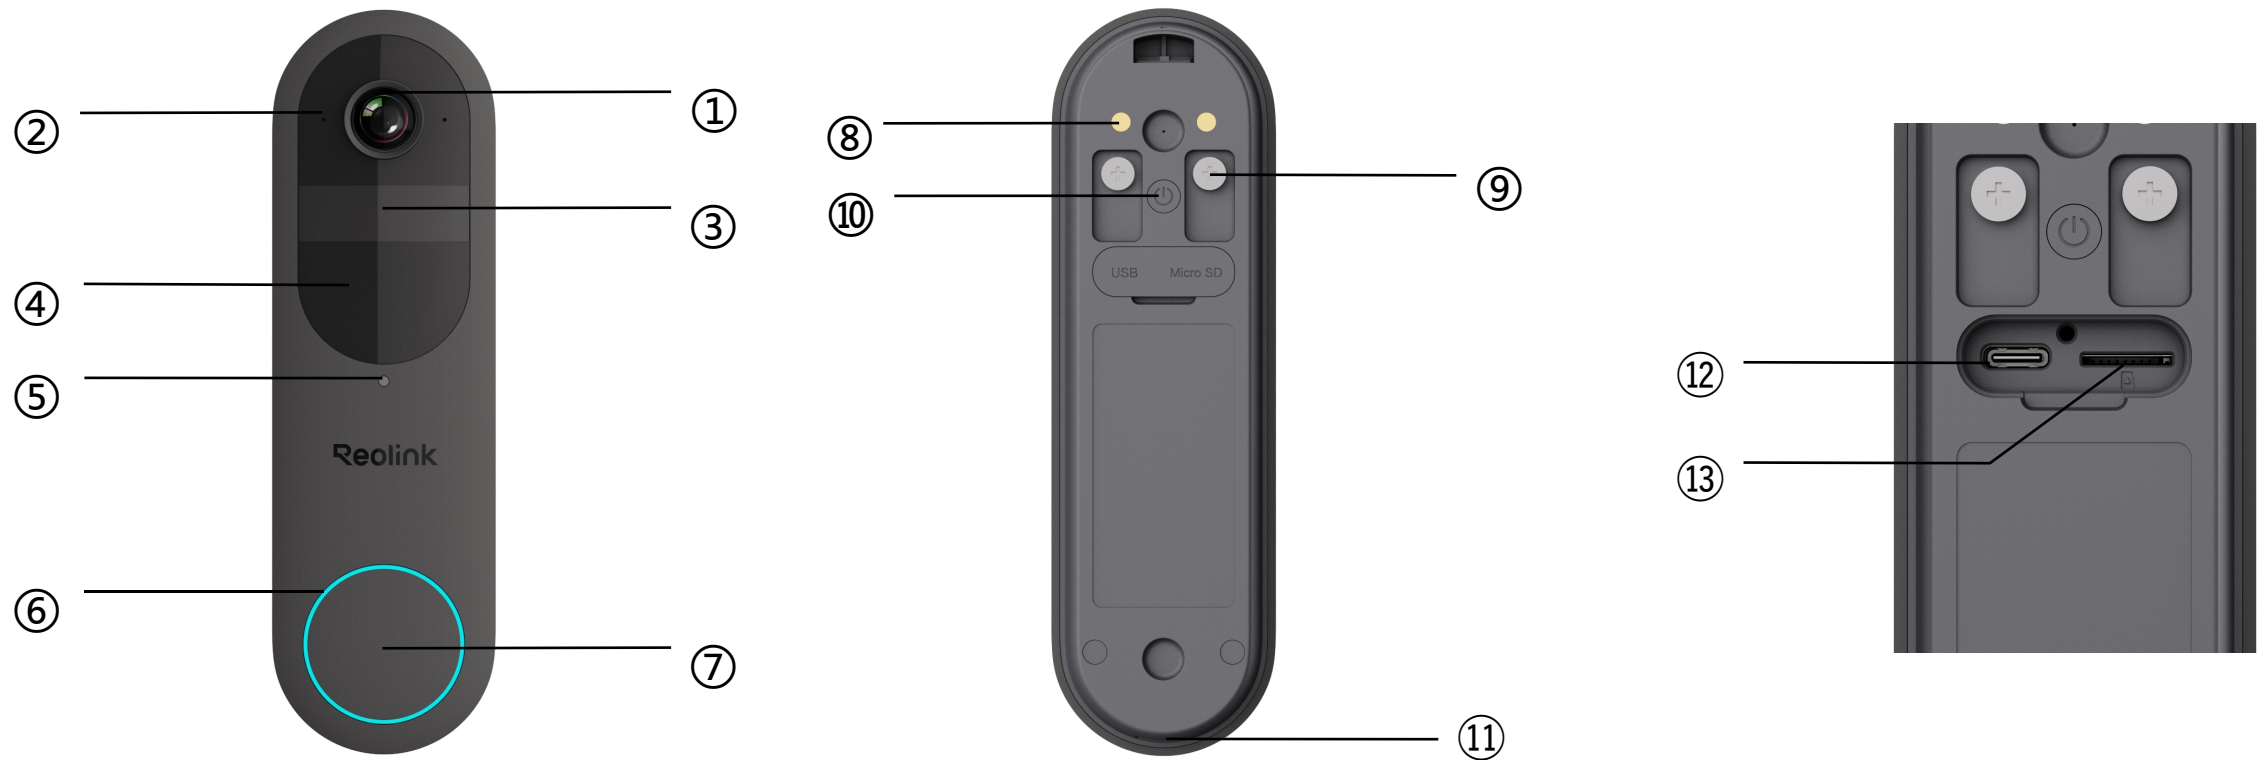

Core Review Angle (Key Message to Anchor On)

Primary Angle (Anchor Message)

A more complete video doorbell for everyday front-door security.

- Position the product as a more complete solution, not just capturing what happens at the door, but helping users see clearly, understand instantly, and stay protected more consistently.

3. More Reliability: Stay Protected with Fewer Gaps

- Highlight battery and wired dual mode, and how it fits different home setups
- Mention the Qualcomm-powered platform for improved power efficiency and longer battery life
- If wired, show 24/7 recording + pre-roll
- Emphasize consistent monitoring with fewer interruptions

- Show tamper alert or voice mask (if used)
- Demonstrate quick replies or simple interaction
- Focus on practical, real-life usage

- ① Lens
- ② Microphone
- ③ PIR Lens
- ④ IR Lights
- ⑤ Daylight Sensor
- ⑥ Button Ring Light
- ⑦ Button
- ⑧ Charging Contacts
- ⑨ Terminal Block
- ⑩ Power Button
- ⑪ Speaker
- ⑫ USB-C Charge Port
- ⑬ microSD Card Slot