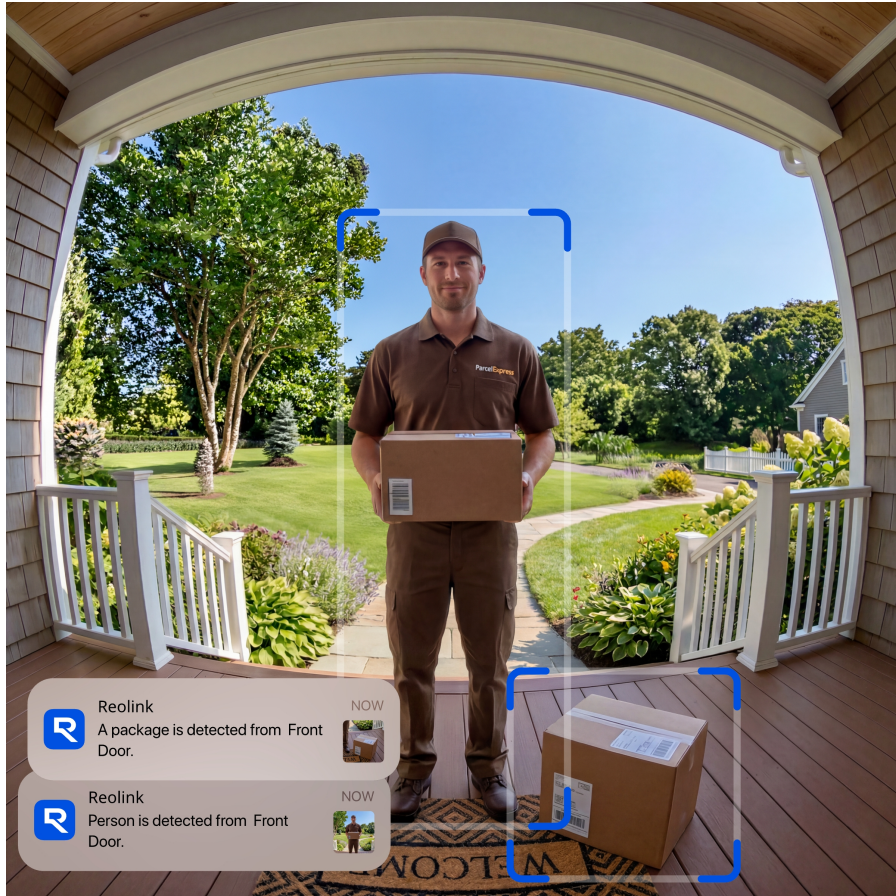

Key Features to Highlight