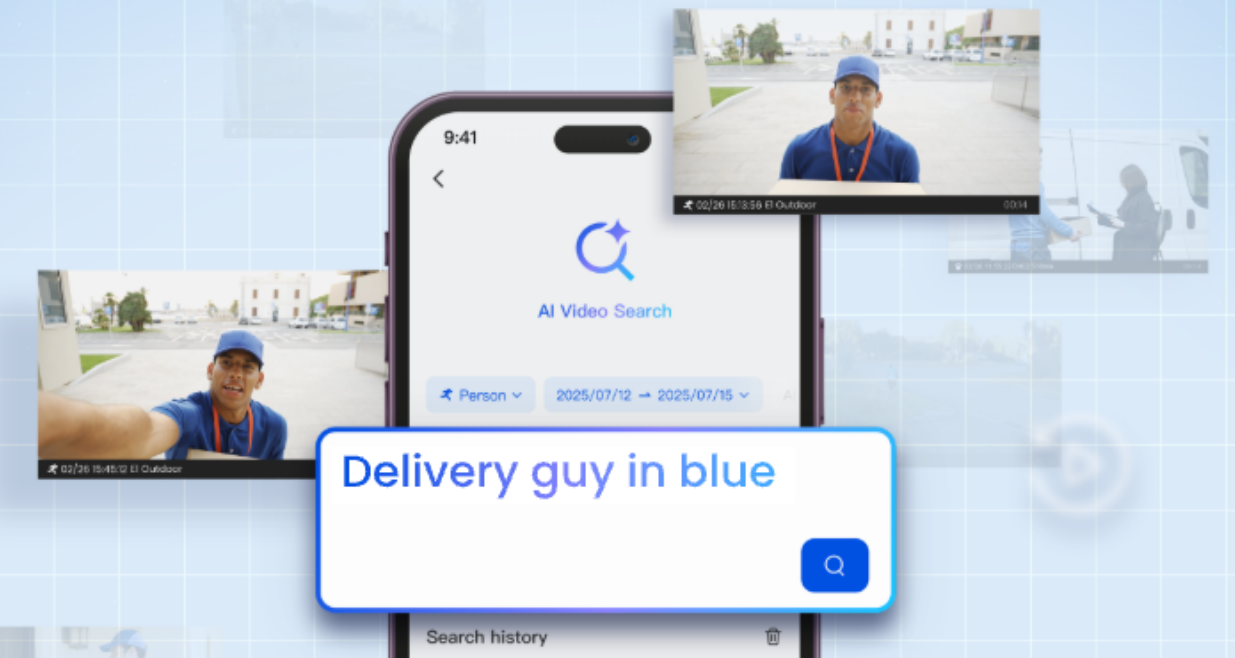

**Local
AI Video Search** ^{Beta}