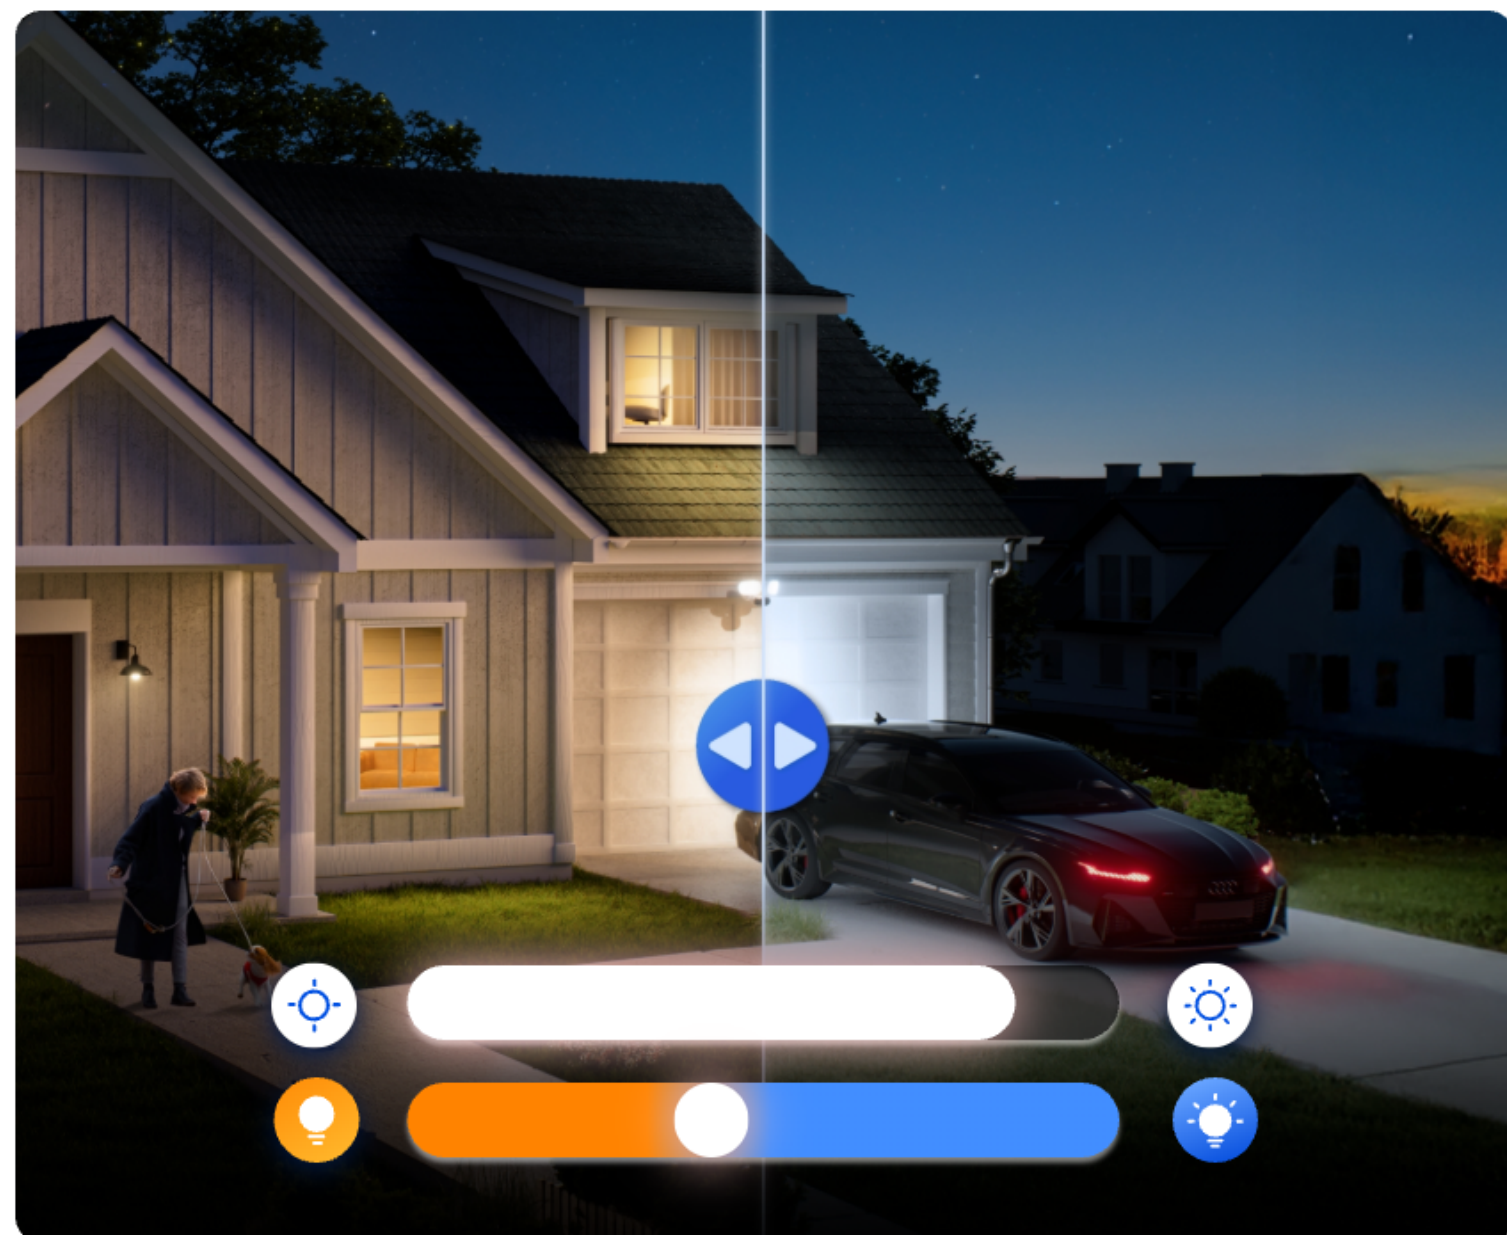

Smart Detection. Lighting Your Way.

Adjustable Smart Lighting

Smart lighting with adjustable brightness and color temperature. Let you set flash style, timing, temperature, and behavior.