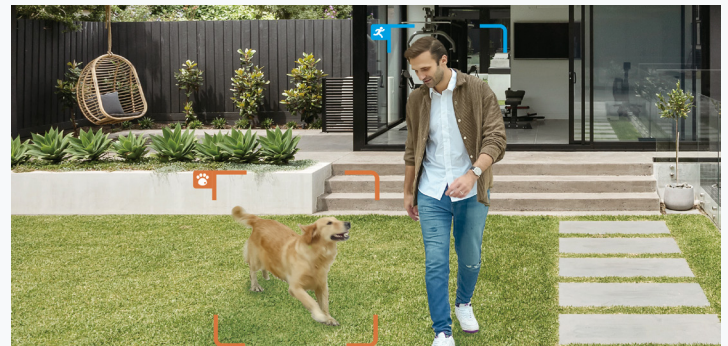

Pan & Tilt

Pan 355° and tilt 140° to cover more corners

Battery/Solar Powered

Works where power cables and outlets cannot reach

Dual-Band WiFi

Supports 5/2.4 GHz WiFi for a smoother live view and playback

Color Night Vision

See clear details in full color even at night with spotlights

Two-Way Audio

Real-time communication with built-in mic & speaker

Time Lapse

Condense a day into minutes and share the fun with friends

Remote Access

Check your property anytime anywhere via App/Client

4K Meets Battery

Solar/battery powered cameras now feature 4K clarity. Experience true-to-life visuals with sharper images in picture-perfect details.

Pan-Tilt to Cover More

The camera can pan 355° and tilt 140° to sweep off blind spots. Get a more complete view for all-around surveillance

Get Alerts that Matter

Get alerts just for things you care about, like people, vehicles, and pets. No more distractions like waving branches