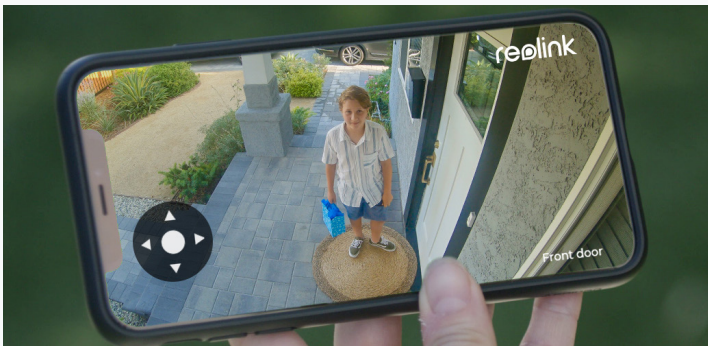

See clear details in full color even at night with spotlights

Two-Way Audio

Real-time communication with built-in mic & speaker

Time Lapse

Condense a day into minutes and share the fun with friends

Remote Access

Check your property anytime anywhere via App/Client

4K Meets Battery

Solar/battery powered cameras now feature 4K clarity. Experience true-to-life visuals with sharper images in picture-perfect details.