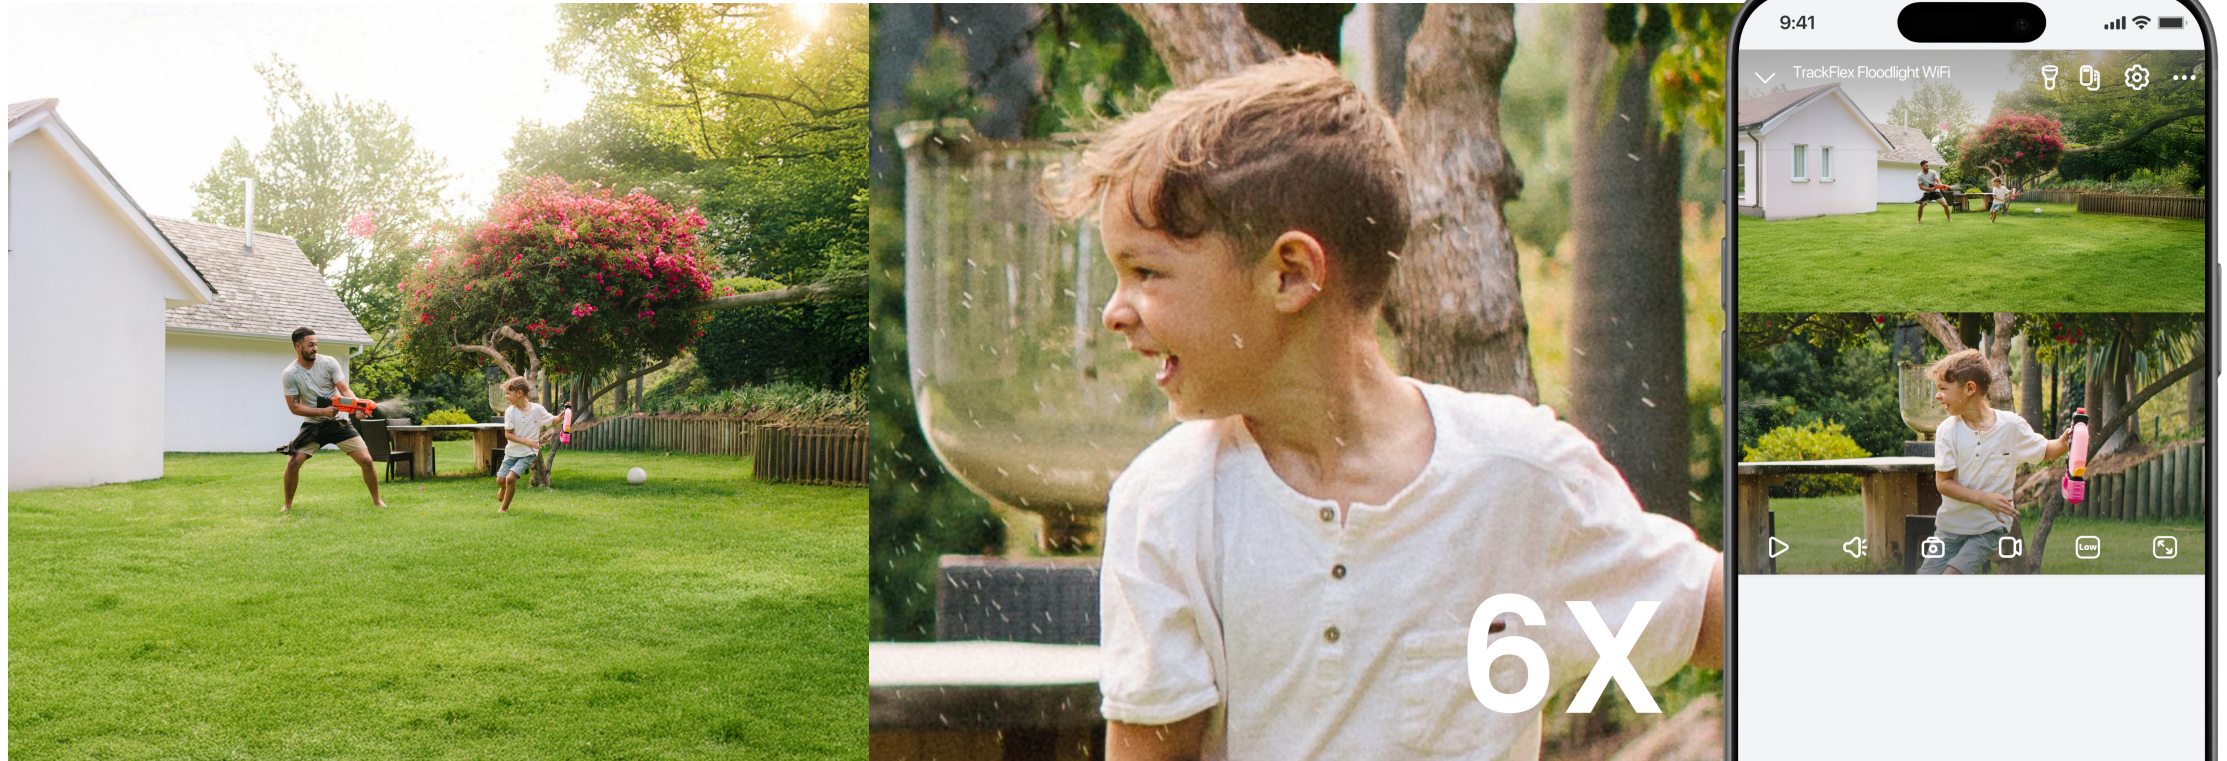

Local AI search instantly finds people, vehicles, or animals, and no subscription needed.

4K Dual lens, Dual Views

Telephoto lens

6x Hybrid Zoom

f = 8 mm F1.6

Wide-angle lens

4K Resolution

f = 2.8 mm F1.6

Miss Nothing with 360° Coverage. Track Everything with AI

360° smart camera that automatically tracks & zooms on people, vehicles & animals, securing your entire property with AI.

See Wider, See Closer in perfect Harmony

See everything in crystal-clear detail, one lens captures the wide view while the other zooms in (6X hybrid zoom) for sharp close-ups. Enjoy two consistent, synchronized views at once, doubling your security coverage with no blind spots.