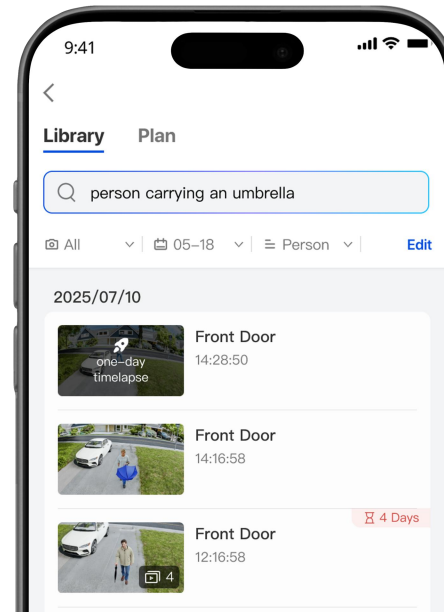

Instant Video Finder with AI-Powered Search

Simply enter your search terms and find exactly what you're looking for—Reolink's AI Video Search instantly pinpoints specific footage from your recordings. Driven by ReoNeura technology, the system interprets your queries and rapidly scans through extensive video archives to surface relevant clips within seconds. Skip the tedious manual searching. All processing happens on-device for enhanced privacy with no additional costs.

Note: AI Video Search requires Reolink App version 4.55 or higher.

What Can You Search?

See how AI Video Search fits into your everyday life. Whether it's people, vehicles, animals, or key moments you care about — just describe it, and ReoNeura finds the footage that matters.

Suspicious Activity? Search It.

Spotted something unusual? Skip the endless rewinds. Just enter a few details — like clothing or movement — and let AI bring you the exact moment.

Worried About Loved Ones?

Missed a moment at home? Whether it's kids playing or elderly family members alone, ReoNeura helps you check in quickly — no stress, no scrubbing.

What's Your Pet Up To?

Can't find your curious cat or mischievous pup? Search by description and instantly see where they've been — indoors or out.