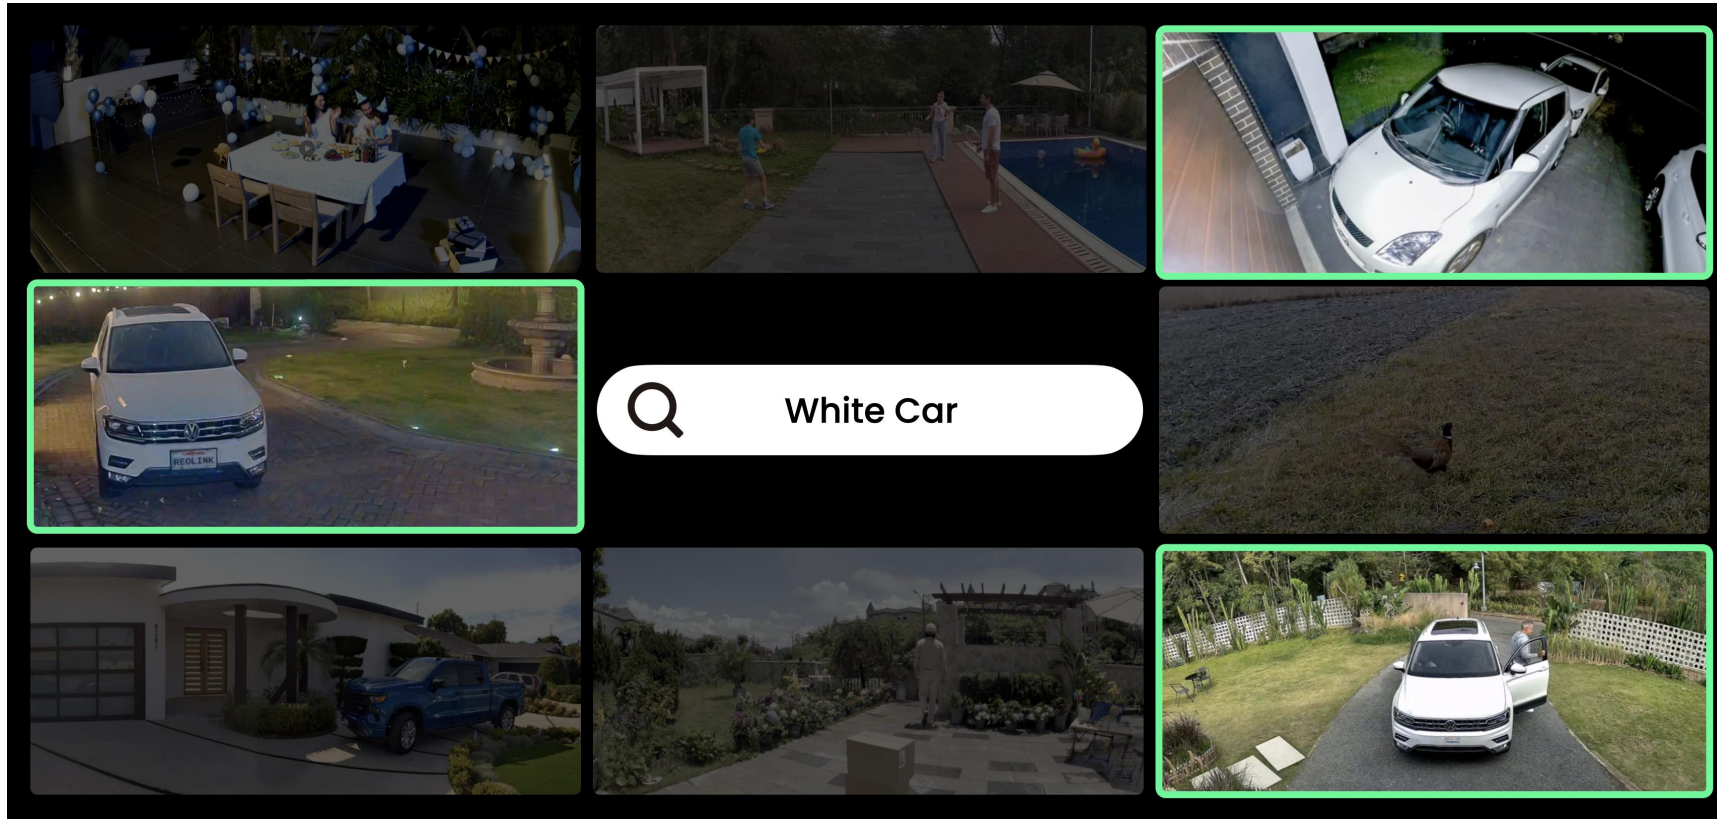

Product Positioning & Key Use Cases

(For media reference and narrative alignment)

Reolink TrackFlex Floodlight WiFi is a 2-in-1 outdoor solution that merges powerful security with adaptive everyday lighting.

Tip for review tone:

We recommend framing TrackFlex as a smart hybrid — strong enough to secure, smart enough to adapt, and soft enough to live with.

This is not just about stopping someone from breaking in. It's about making outdoor security a more natural part of life.

Instant Video Finder with AI-Powered Search

Simply enter your search terms and find exactly what you're looking for—Reolink's AI Video Search instantly pinpoints specific footage from your recordings. Driven by ReoNeura technology, the system interprets your queries and rapidly scans through extensive video archives to surface relevant clips within seconds. Skip the tedious manual searching. All processing happens on-device for enhanced privacy with no additional costs.

Note: AI Video Search requires Reolink App version 4.55 or higher.

What Can You Search?

See how AI Video Search fits into your everyday life. Whether it's people, vehicles, animals, or key moments you care about — just describe it, and ReoNeura finds the footage that matters.