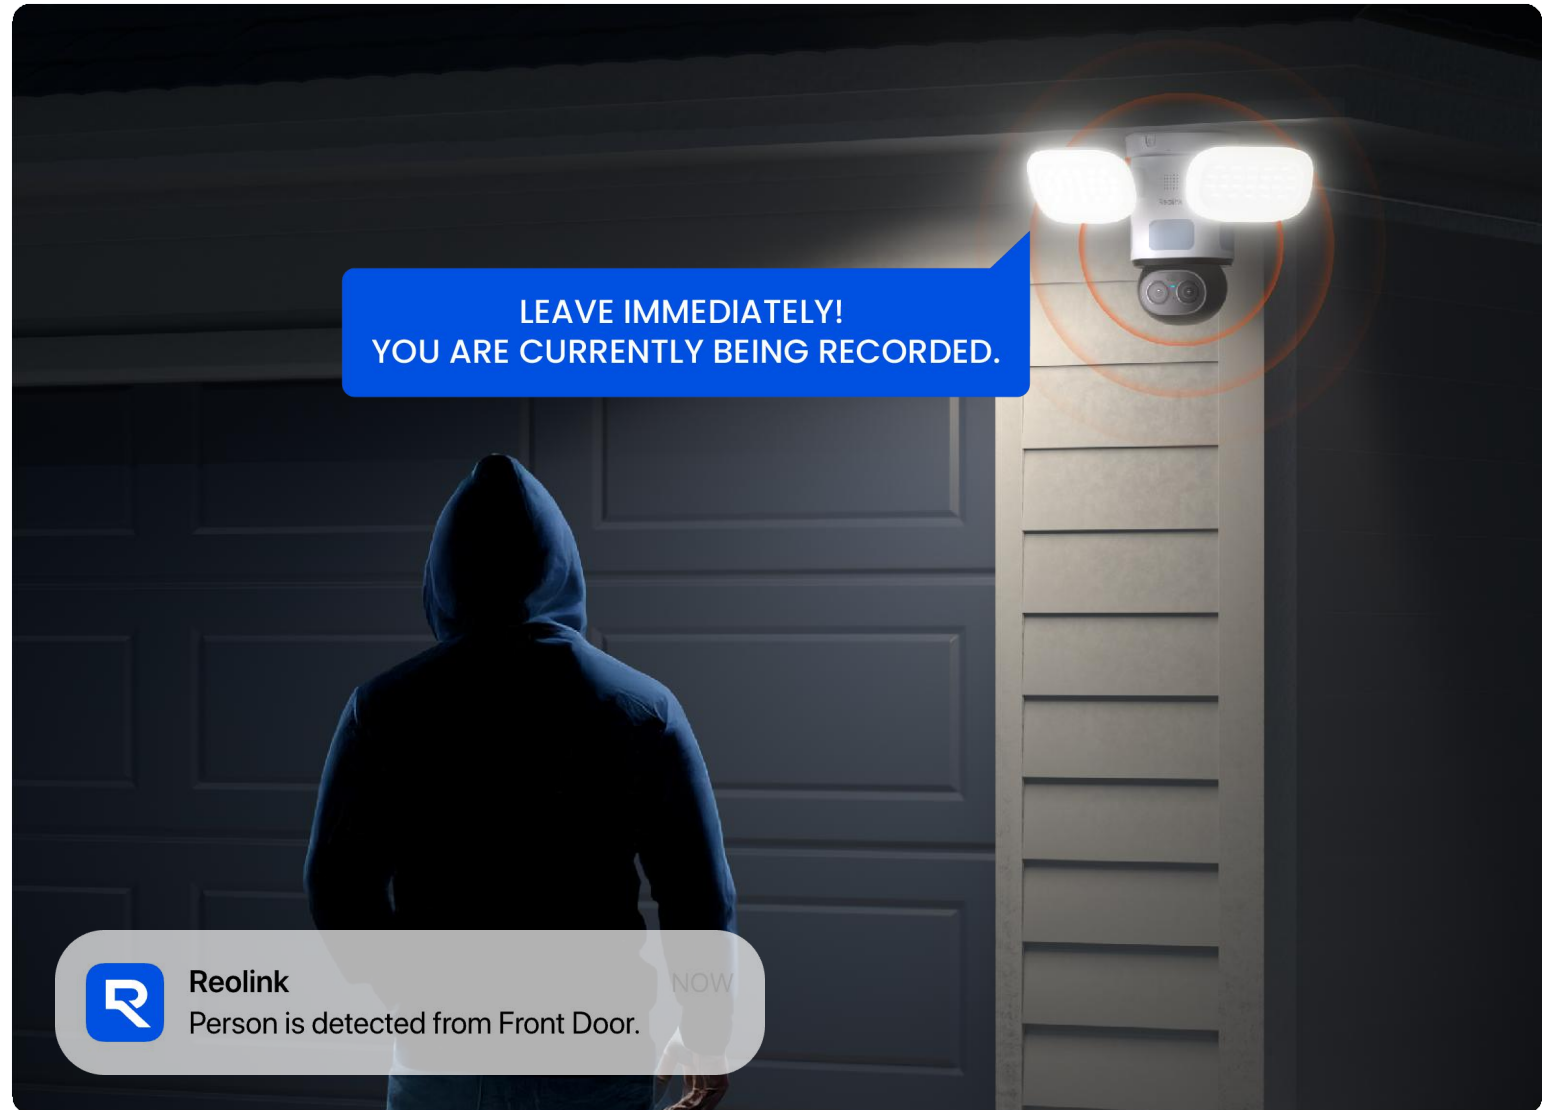

Advanced Threat Prevention System

Proactively defend your property with intelligent AI detection that accurately differentiates between people, vehicles, and animals. When motion is detected, the floodlight illuminates while a powerful built-in alarm (up to 110dB) and personalized 5-second voice warning deliver immediate deterrence. Receive instant mobile alerts to stay connected wherever you are.

Intelligent AI Recognition Technology :

Precisely distinguishes between humans, vehicles, and animals in real-time.

Powerful & Personalized Alert System :

Combines high-decibel siren with customizable voice messaging for effective deterrence.

Real-Time Mobile Updates :

Receive immediate notifications directly to your smartphone for constant awareness and control.

Superior Connectivity with Wi-Fi 6 Technology

Dual-band Wi-Fi 6 delivers reliable, high-speed performance without interruption. Enjoy smooth real-time monitoring and rapid footage access, protected by advanced WPA3 encryption for maximum network security.