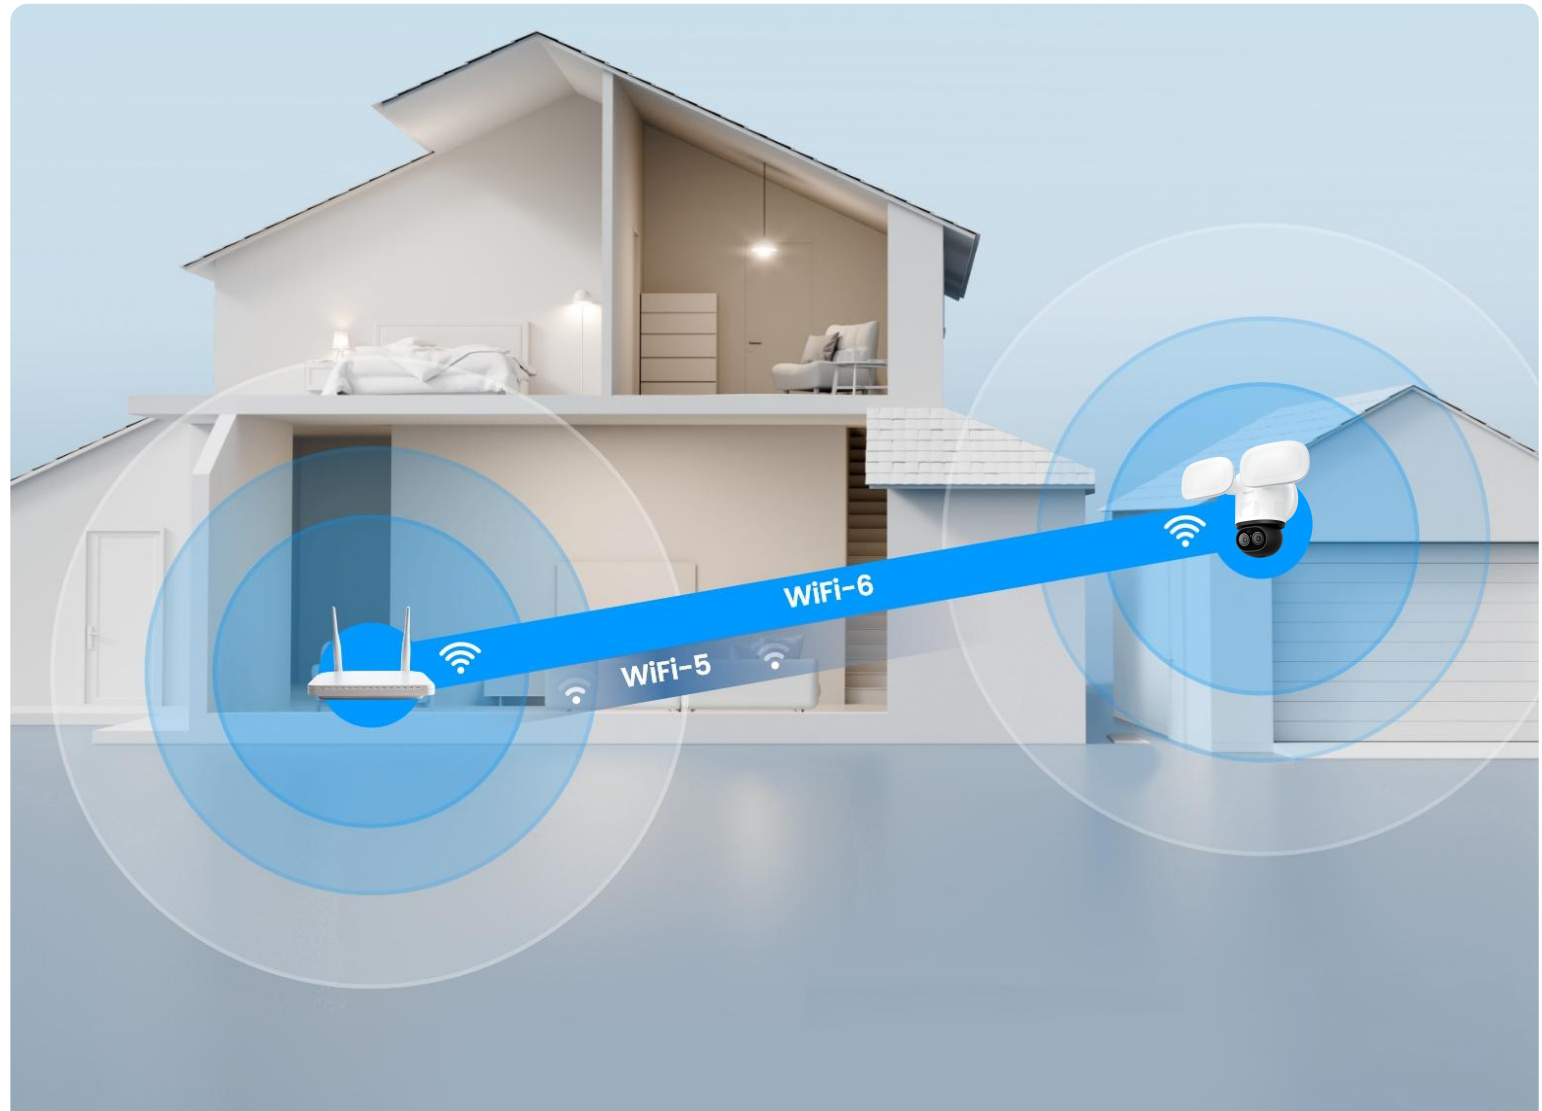

Real-Time Mobile Updates :

Receive immediate notifications directly to your smartphone for constant awareness and control.

Superior Connectivity with Wi-Fi 6 Technology

Dual-band Wi-Fi 6 delivers reliable, high-speed performance without interruption. Enjoy smooth real-time monitoring and rapid footage access, protected by advanced WPA3 encryption for maximum network security.

Dual-Band Network Support

Maintains consistent operation across varying environmental conditions.

Wi-Fi 6 Advanced Performance

Provides extended range and accelerated data transfer for uncompromised security monitoring.

WPA3 Security Protocol

Industry-leading encryption technology for enhanced network protection and privacy.

Smart Home Integration for Effortless Control

Hands-free security at your command. Seamlessly integrate with Google Assistant. You can also control lights on/off and check live footage via voice commands.

IP66 WeatherProof for Outdoor

Weatherproof rated for rugged durability

Suitable In All Weather

Versatile Installation, Perfect for Any Space

Designed for flexibility, the Elite Floodlight WiFi supports multiple mounting options, including ceiling and wall setups. Adjustable camera and light angles ensure optimal coverage, whether securing entryways, backyards, or commercial premises.