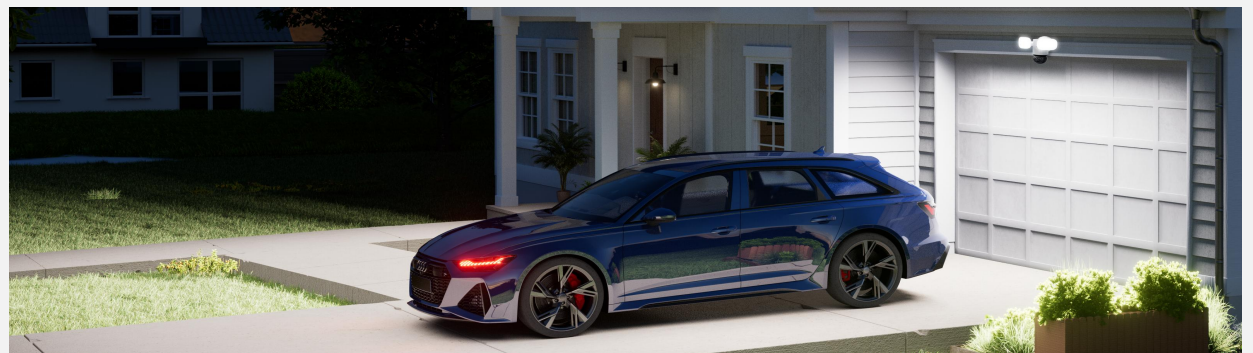

Brilliant Illumination with Customizable Settings

High-performance LED floodlights deliver exceptional coverage with adjustable brightness reaching 3000 lumens and an impressive 40-foot range. Experience superior visibility and effective deterrence with your choice of lighting; warm 3000K for a welcoming atmosphere or crisp 6000K for maximum security clarity.

Tailor your lighting:

Set the duration and timing of the floodlights

Dusk-to-Dawn:

Automate the switching of lights on and off according to ambient light levels

Motion-Triggered:

Activates upon detecting motion from people, vehicles, or animals

Product Positioning & Key Use Cases

(For media reference and narrative alignment)

Reolink TrackFlex Floodlight WiFi is a 2-in-1 outdoor solution that merges powerful security with adaptive everyday lighting.