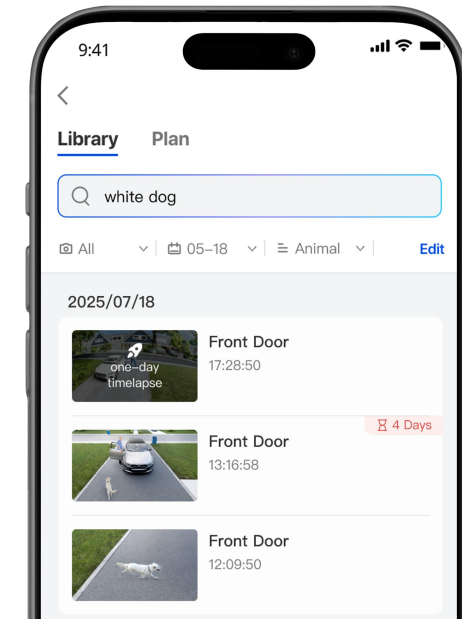

Instant Video Finder with AI-Powered Search

Simply enter your search terms and find exactly what you're looking for—Reolink's AI Video Search instantly pinpoints specific footage from your recordings. Driven by ReoNeura technology, the system interprets your queries and rapidly scans through extensive video archives to surface relevant clips within seconds. Skip the tedious manual searching. All processing happens on-device for enhanced privacy with no additional costs.

Note: AI Video Search requires Reolink App version 4.55 or higher.

What Can You Search?

See how AI Video Search fits into your everyday life. Whether it's people, vehicles, animals, or key moments you care about — just describe it, and ReoNeura finds the footage that matters.

Suspicious Activity? Search It.

Spotted something unusual? Skip the endless rewinds. Just enter a few details — like clothing or movement — and let AI bring you the exact moment.

Worried About Loved Ones?

Missed a moment at home? Whether it's kids playing or elderly family members alone, ReoNeura helps you check in quickly — no stress, no scrubbing.

What's Your Pet Up To?

Can't find your curious cat or mischievous pup? Search by description and instantly see where they've been — indoors or out.