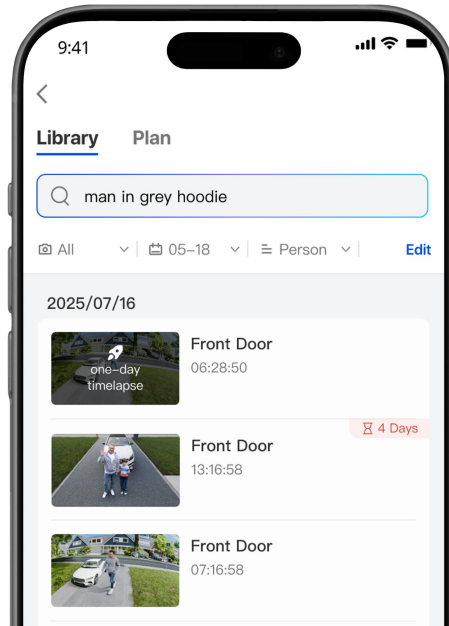

Instant Video Finder with AI-Powered Search

Simply enter your search terms and find exactly what you're looking for—Reolink's AI Video Search instantly pinpoints specific footage from your recordings. Driven by ReoNeura technology, the system interprets your queries and rapidly scans through extensive video archives to surface relevant clips within seconds. Skip the tedious manual searching. All processing happens on-device for enhanced privacy with no additional costs.

Note: AI Video Search requires Reolink App version 4.55 or higher.

What Can You Search?

See how AI Video Search fits into your everyday life. Whether it's people, vehicles, animals, or key moments you care about — just describe it, and ReoNeura finds the footage that matters.

Suspicious Activity? Search It.

Spotted something unusual? Skip the endless rewinds. Just enter a few details — like clothing or movement — and let AI bring you the exact moment.

Worried About Loved Ones?

Missed a moment at home? Whether it's kids playing or elderly family members alone, ReoNeura helps you check in quickly — no stress, no scrubbing.

What's Your Pet Up To?

Can't find your curious cat or mischievous pup? Search by description and instantly see where they've been — indoors or out.