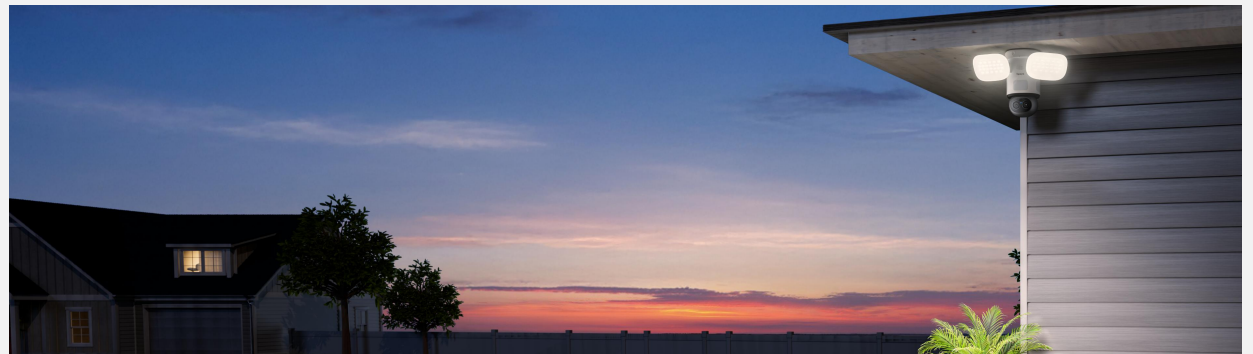

Brilliant Illumination with Customizable Settings

High-performance LED floodlights deliver exceptional coverage with adjustable brightness reaching 3000 lumens and an impressive 40-foot range. Experience superior visibility and effective deterrence with your choice of lighting; warm 3000K for a welcoming atmosphere or crisp 6000K for maximum security clarity.

Tailor your lighting:

Set the duration and timing of the floodlights

Dusk-to-Dawn:

Automate the switching of lights on and off according to ambient light levels

Motion-Triggered:

Activates upon detecting motion from people, vehicles, or animals

Product Positioning & Key Use Cases

(For media reference and narrative alignment)

Reolink TrackFlex Floodlight WiFi is a 2-in-1 outdoor solution that merges powerful security with adaptive everyday lighting.