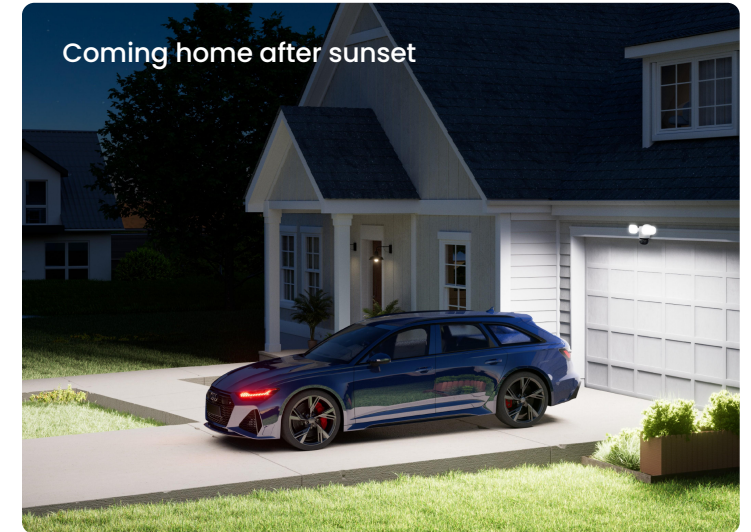

Brilliant Illumination with Customizable Settings

High-performance LED floodlights deliver exceptional coverage with adjustable brightness reaching 3000 lumens and an impressive 40-foot range. Experience superior visibility and effective deterrence with your choice of lighting; warm 3000K for a welcoming atmosphere or crisp 6000K for maximum security clarity.

this product makes light both a **guardian** and a **companion**. We encourage you to review not just how well it secures, but how easily it blends into everyday outdoor living.

Real-Life Use Cases to Cover

Tip for review tone:

We recommend framing TrackFlex as a smart hybrid — strong enough to secure, smart enough to adapt, and soft enough to live with.

This is not just about stopping someone from breaking in. It's about making outdoor security a more natural part of life.