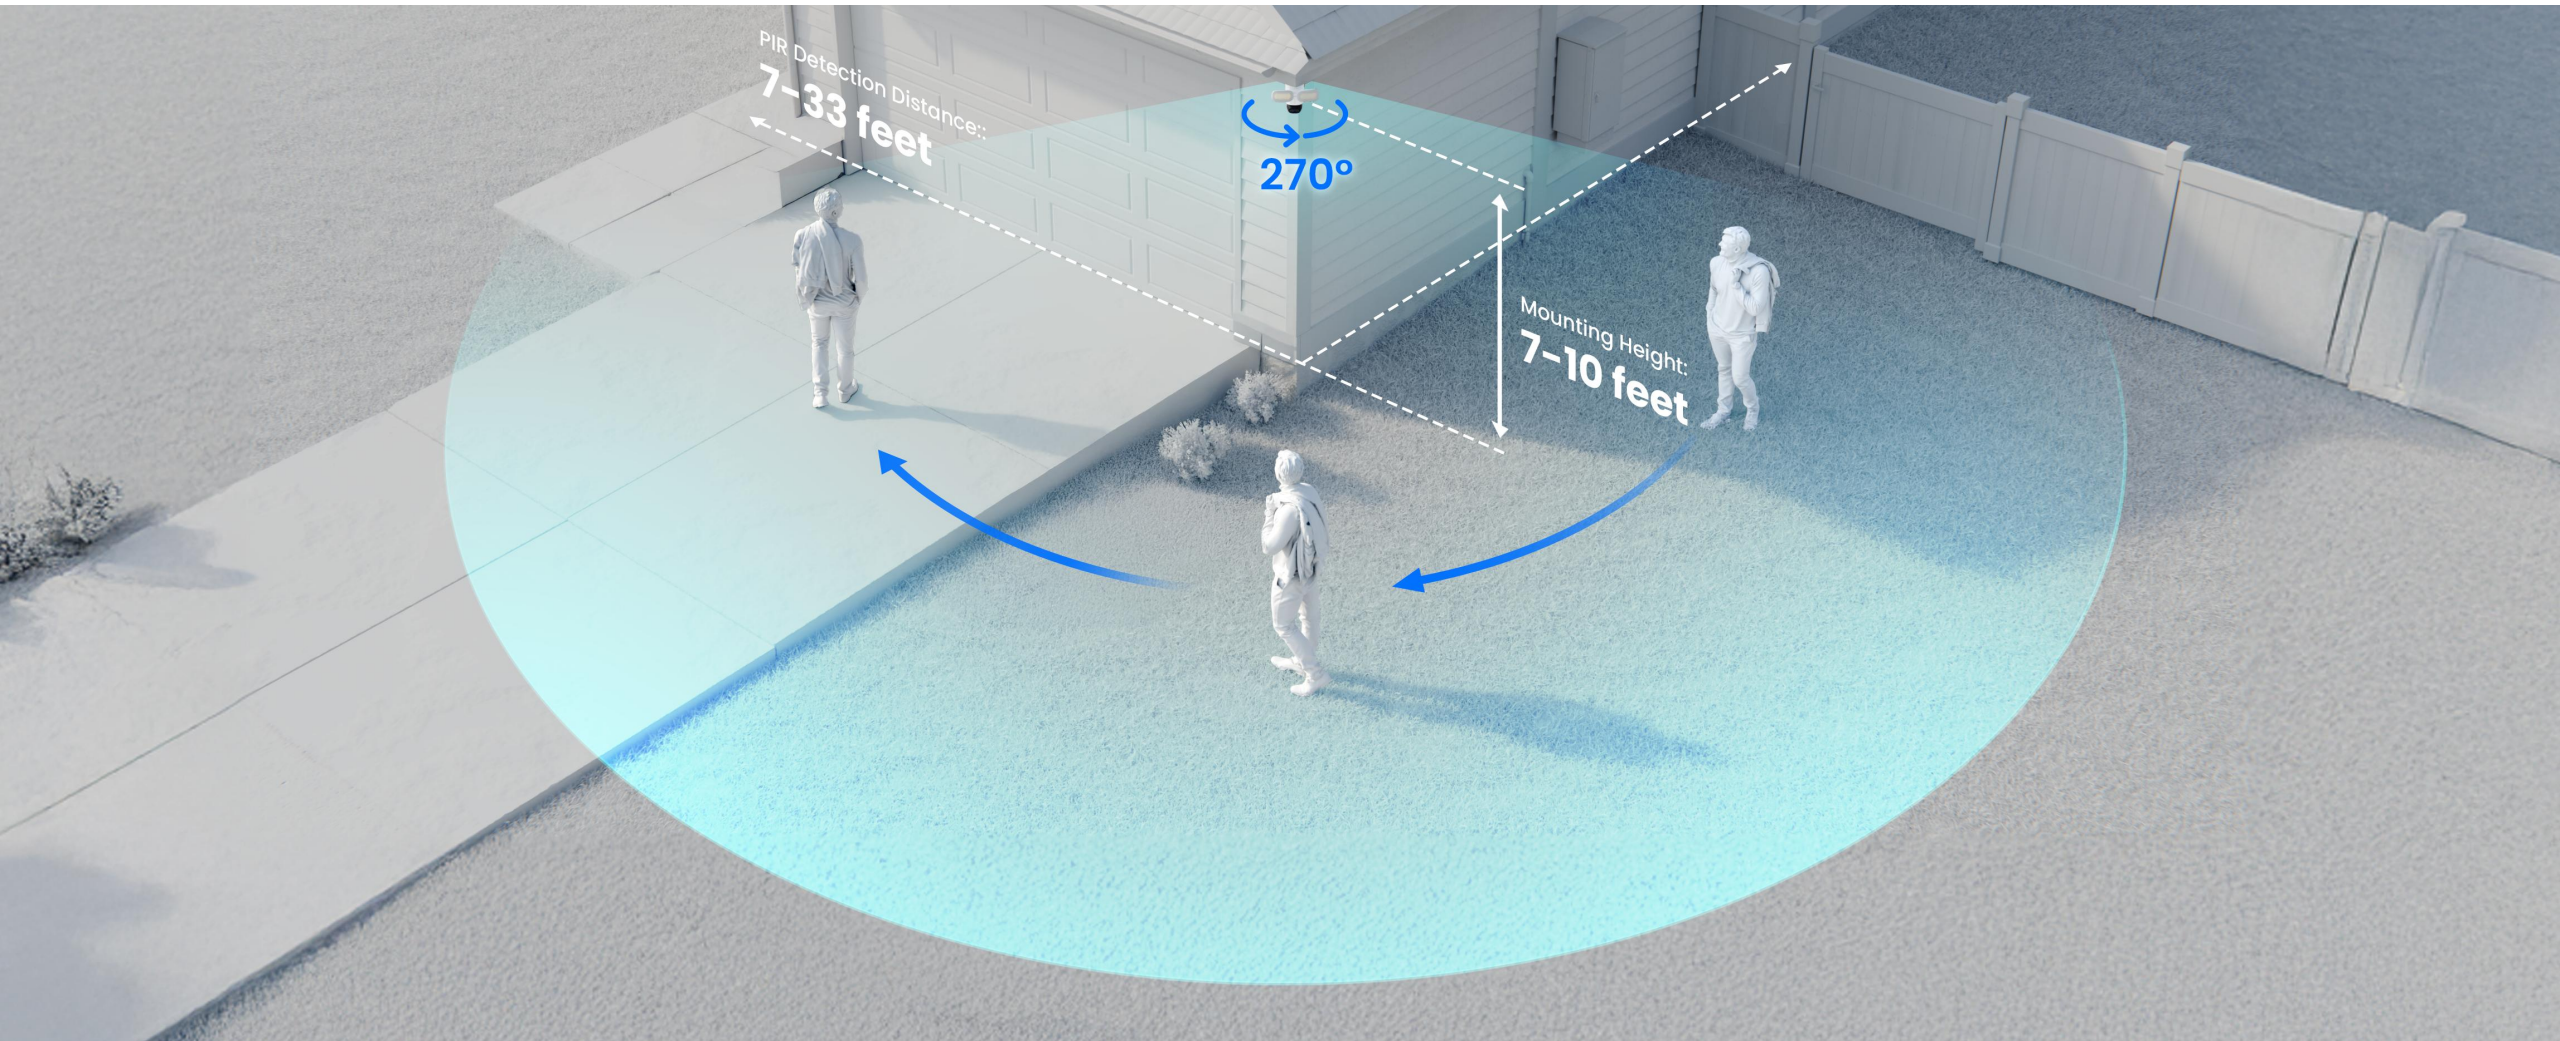

Missed a moment at home? Whether it's kids playing or elderly family members alone, ReoNeura helps you check in quickly — no stress, no scrubbing.

What's Your Pet Up To?

Can't find your curious cat or mischievous pup? Search by description and instantly see where they've been — indoors or out.

Be Omni-aware with 270° Out-of-View Detection

Your camera automatically pivots when motion is detected outside its current view covering a massive 270° detection zone. If it's facing one direction and the PIR sensor spots movement elsewhere, it instantly rotates to track the action, leaving zero blind spots.